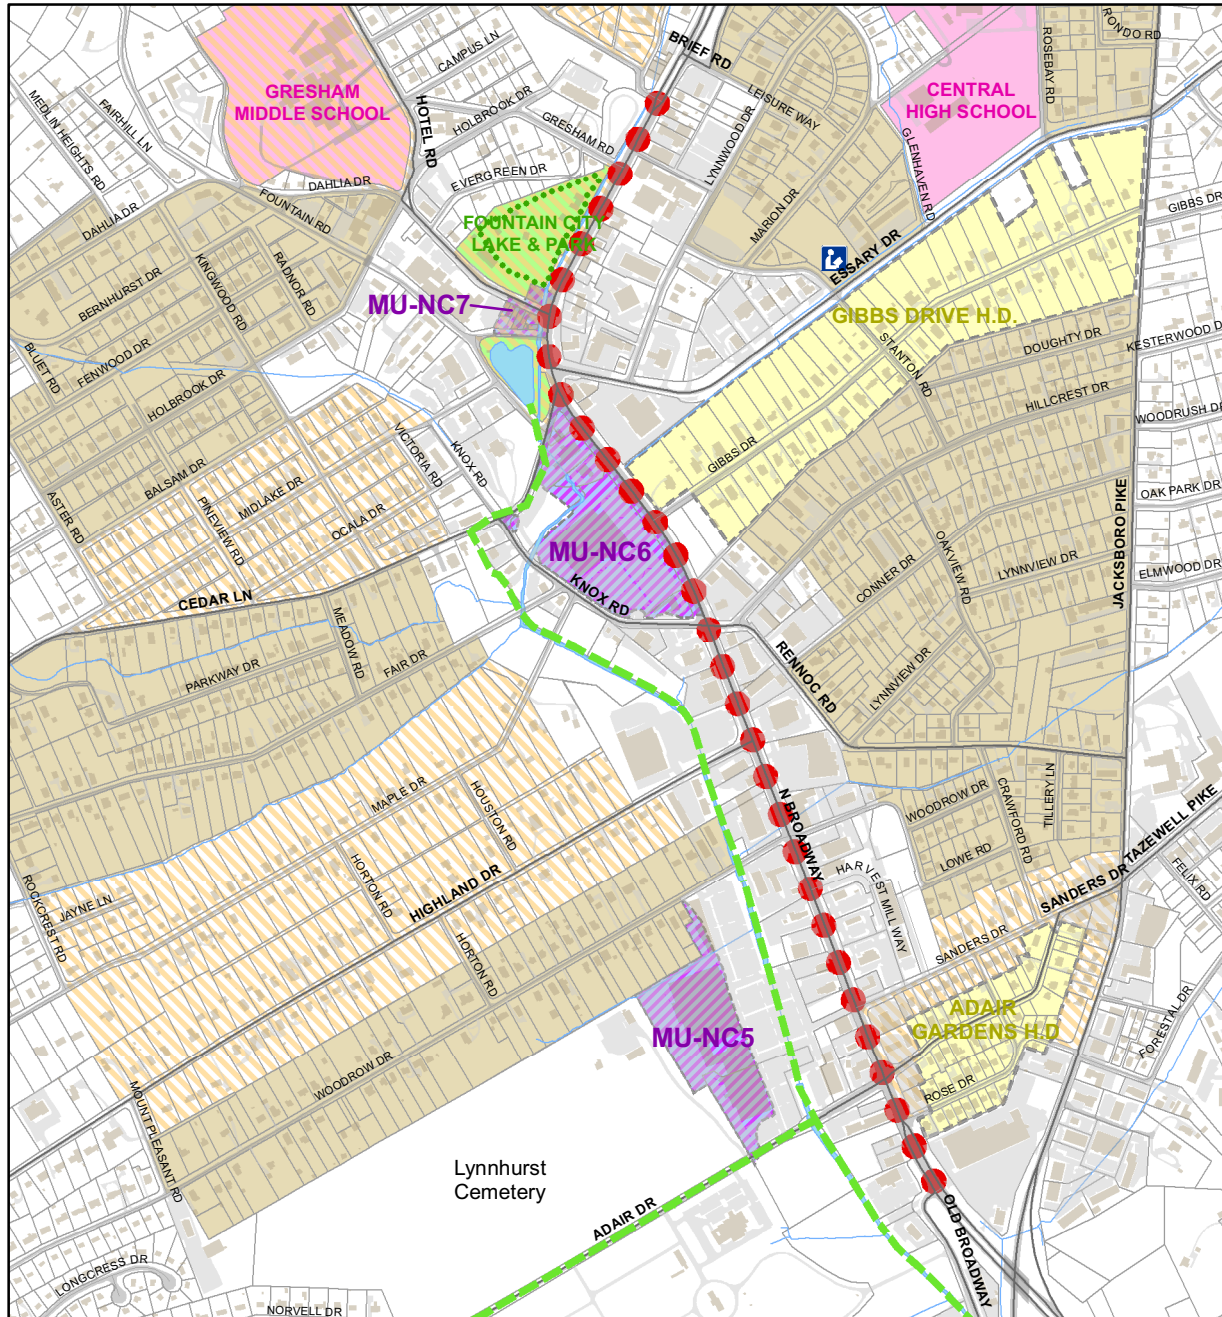

Map 11: Fountain City Small Area Plan

Legend

- Existing Greenways
- - - - - Proposed Greenways
- Broadway Corridor Study Extent
- Neighborhood Preservation Area
- National & Local Historic District (H.D.) Eligible
- National Register H.D./Local H.D. Eligible