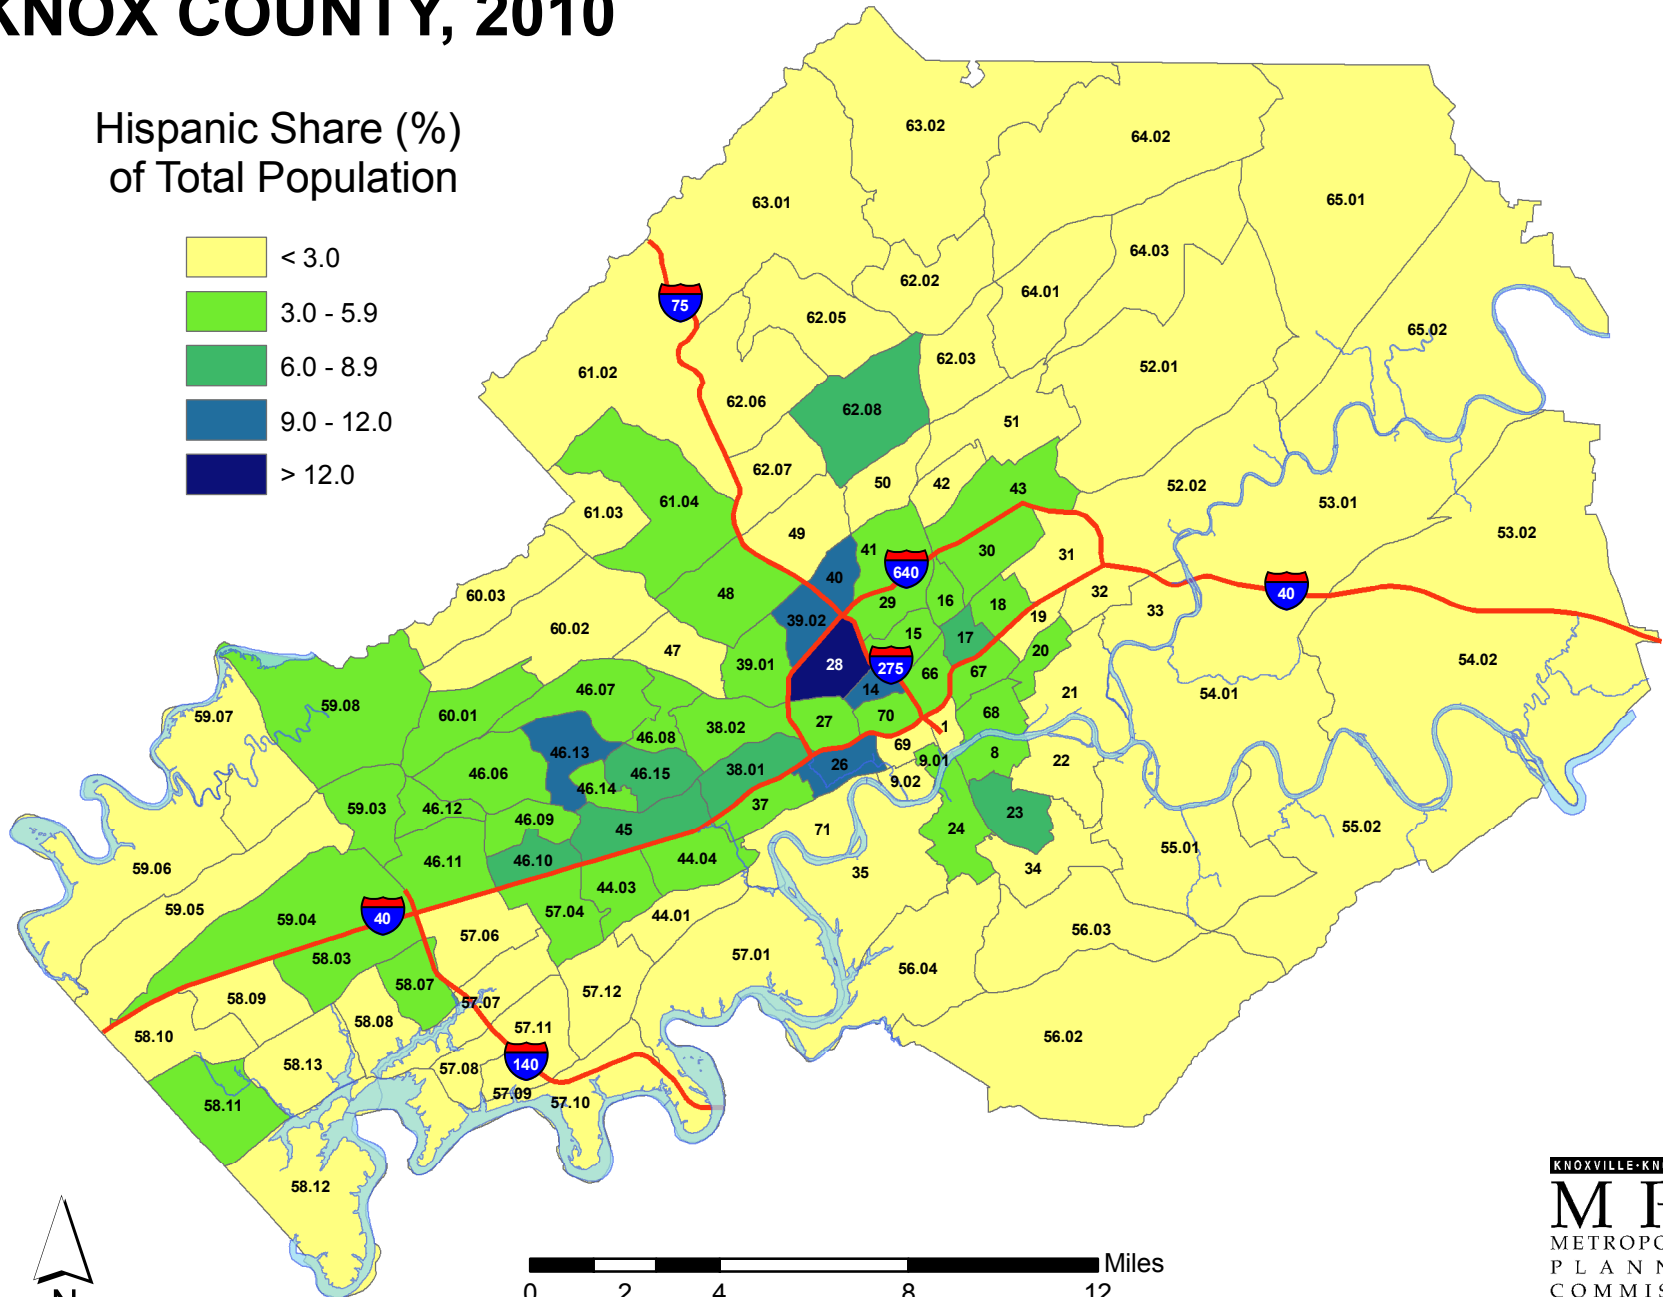

KNOX COUNTY, 2010

Hispanic Share (%)
of Total Population

Source: U.S. Census Bureau, 2010 Census, PL94-171.