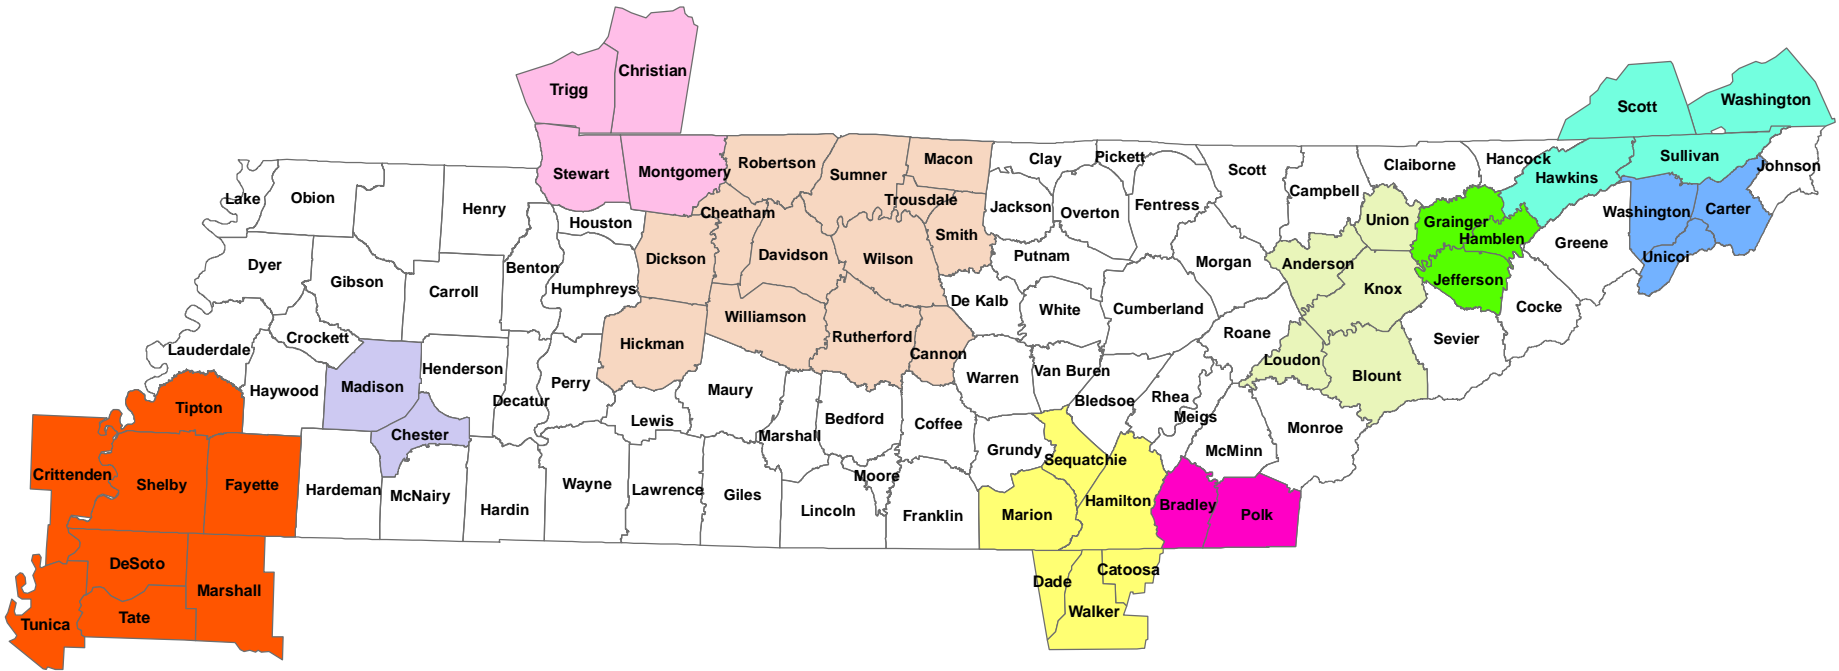

# METROPOLITAN STATISTICAL AREAS IN TENNESSEE

- |   |                                  |   |                                     |
|---|----------------------------------|---|-------------------------------------|
|  | Chattanooga, TN-GA               |  | Johnson City, TN                    |
|  | Clarksville, TN-KY               |  | Knoxville, TN                       |
|  | Cleveland, TN                    |  | Memphis, TN-MS-AR                   |
|  | Kingsport-Bristol-Bristol, TN-VA |  | Morristown, TN                      |
|  | Jackson, TN                      |  | Nashville-Davidson-Murfreesboro, TN |

Knoxville/Knox County Metropolitan Planning Commission, August 19, 2004.